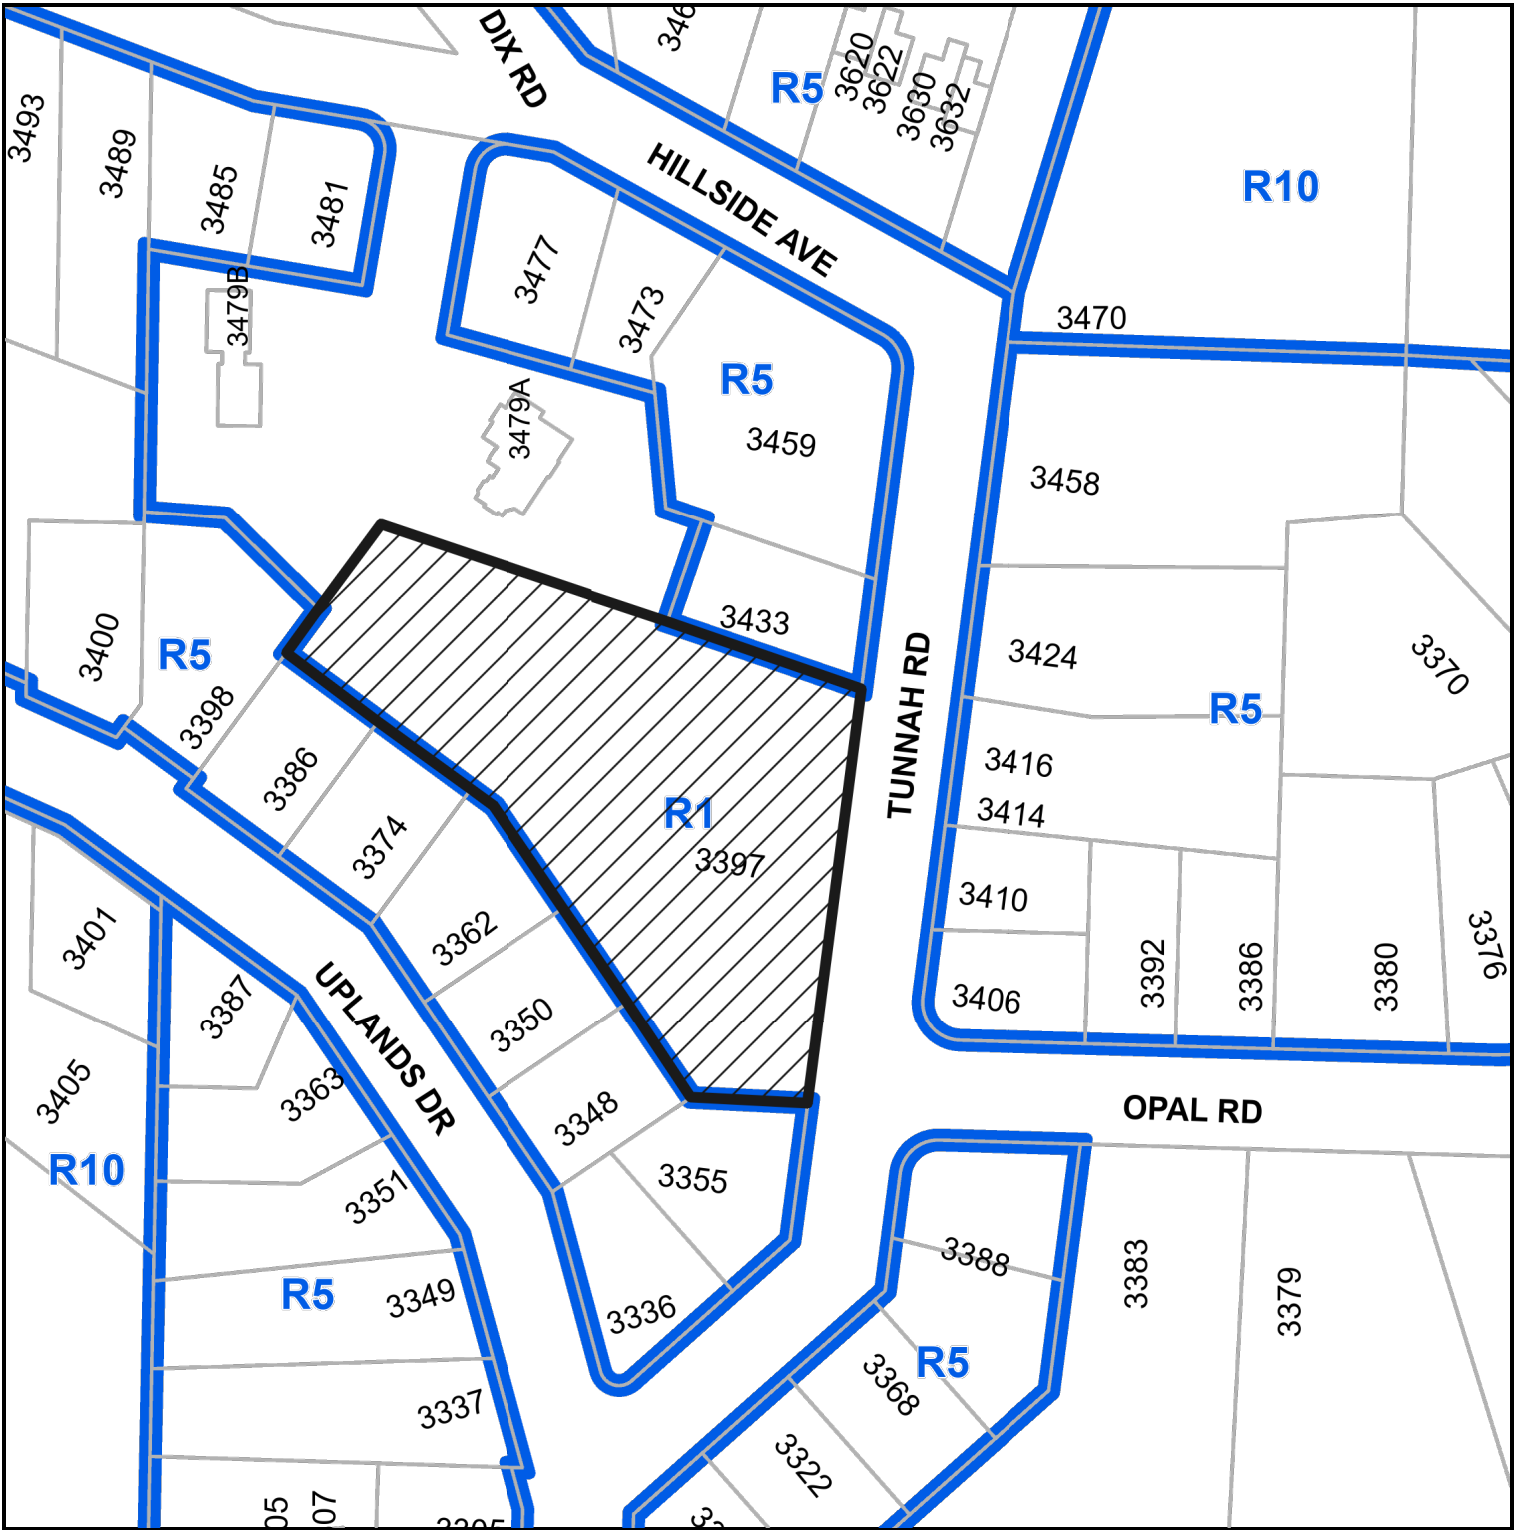

SUBJECT PROPERTY MAP

3397 TUNNAH ROAD